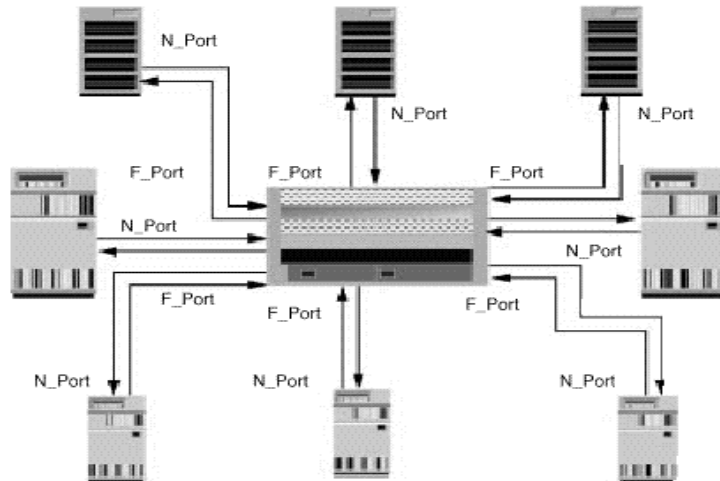

Fibre Channel Fabric